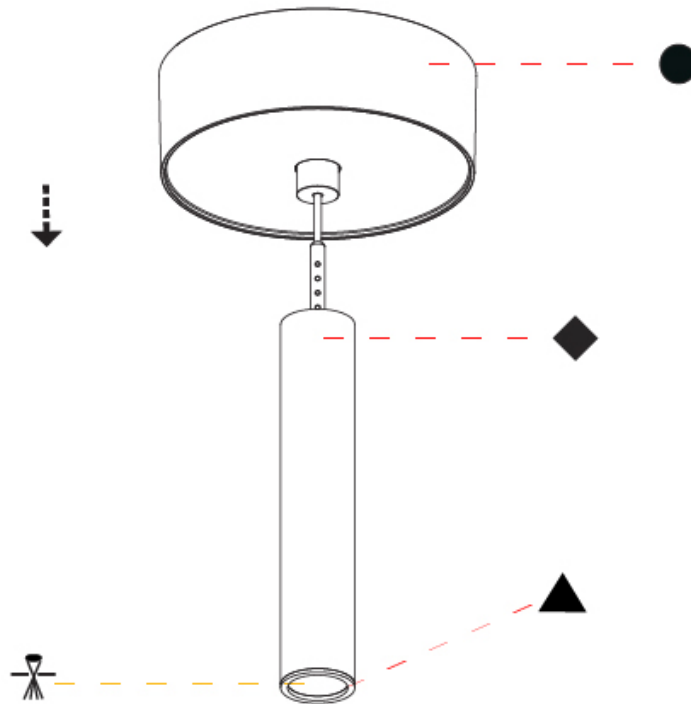

HANGOVER PLUG SHINE MONOPOINT SURFACE CANOPY SUSPENSION

A30847-

PROJECT

TYPE

SPECIFIER

QUANTITY

DATE

A